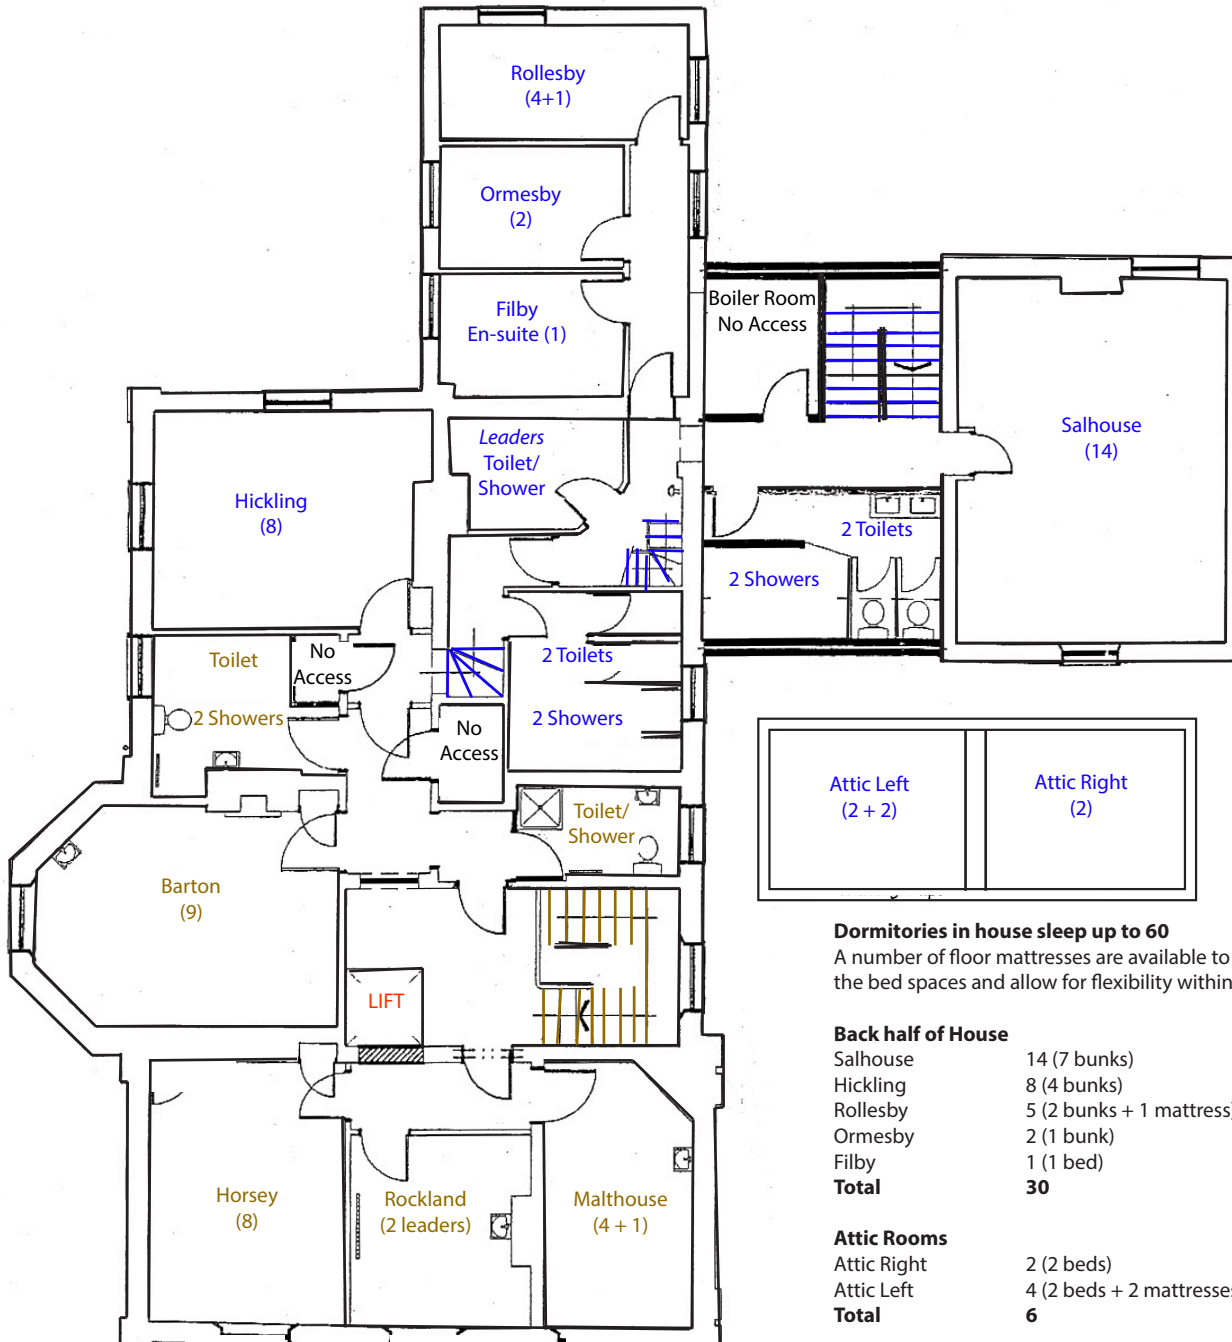

## Floor Plan: Ground floor

Kitchen	Outback Back Left 4	Shower	Outback Back Right 4
Lounge	Toilet		Outback Front 2

**Overspill Accommodation Total 15**

**Prayer Space sleeps 5** (5 floor mattresses)

**'Outback' (small three bed bungalow)**

Front Room	2 (2 beds)
Back Right	4 (2 bunks)
Back Left	4 (2 bunks)
Lounge	2 (2 floor mattresses)
<b>Total</b>	<b>10</b>

## Floor Plan: First floor

#### Back half of House

Salhouse	14 (7 bunks)
Hickling	8 (4 bunks)
Rollesby	5 (2 bunks + 1 mattress)
Ormesby	2 (1 bunk)
Filby	1 (1 bed)
<b>Total</b>	<b>30</b>