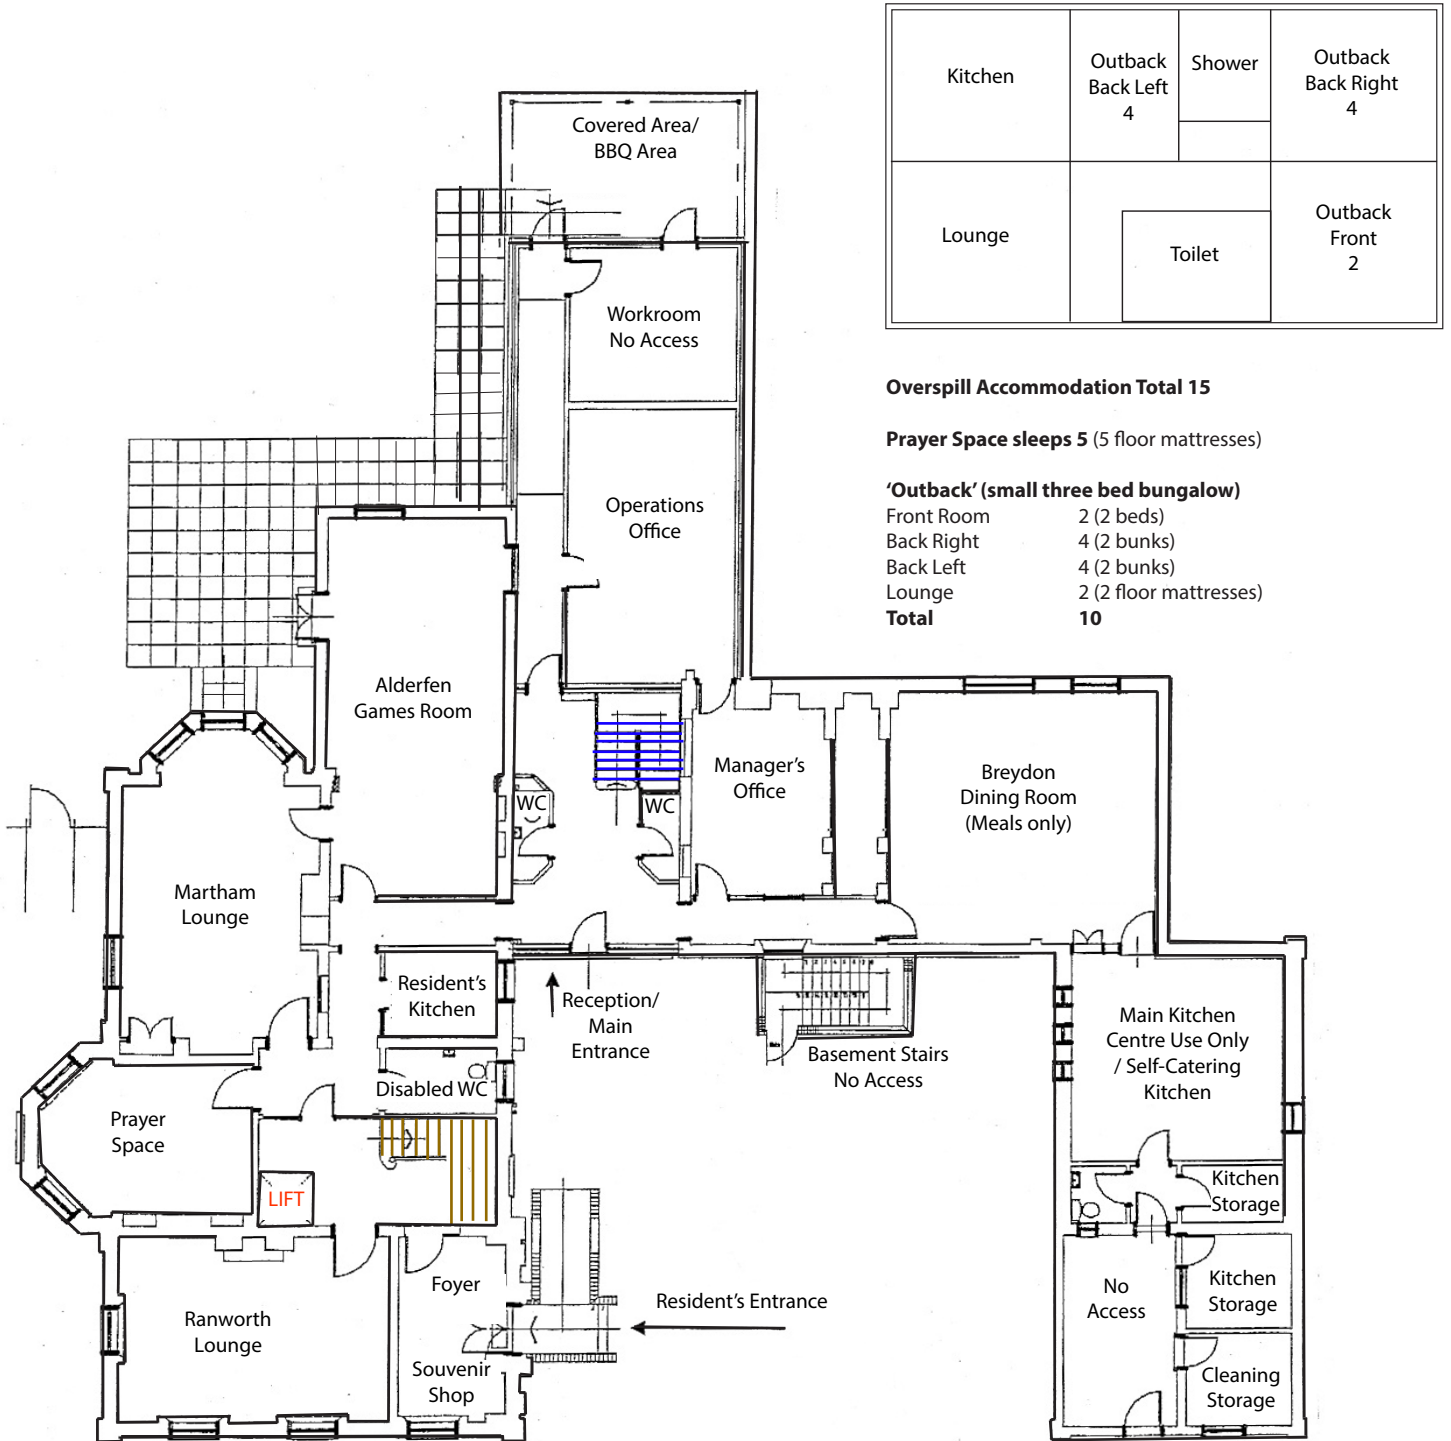

## Floor Plan: Ground floor

Kitchen	Outback Back Left 4	Shower	Outback Back Right 4
Lounge	Toilet		Outback Front 2

**Overspill Accommodation Total 15**

**Prayer Space sleeps 5** (5 floor mattresses)

**'Outback' (small three bed bungalow)**

Front Room	2 (2 beds)
Back Right	4 (2 bunks)
Back Left	4 (2 bunks)
Lounge	2 (2 floor mattresses)
<b>Total</b>	<b>10</b>

## Floor Plan: First floor

#### Back half of House

Salhouse	14 (7 bunks)
Hickling	8 (4 bunks)
Rollesby	5 (2 bunks + 1 mattress)
Ormesby	2 (1 bunk)
Filby	1 (1 bed)
<b>Total</b>	<b>30</b>